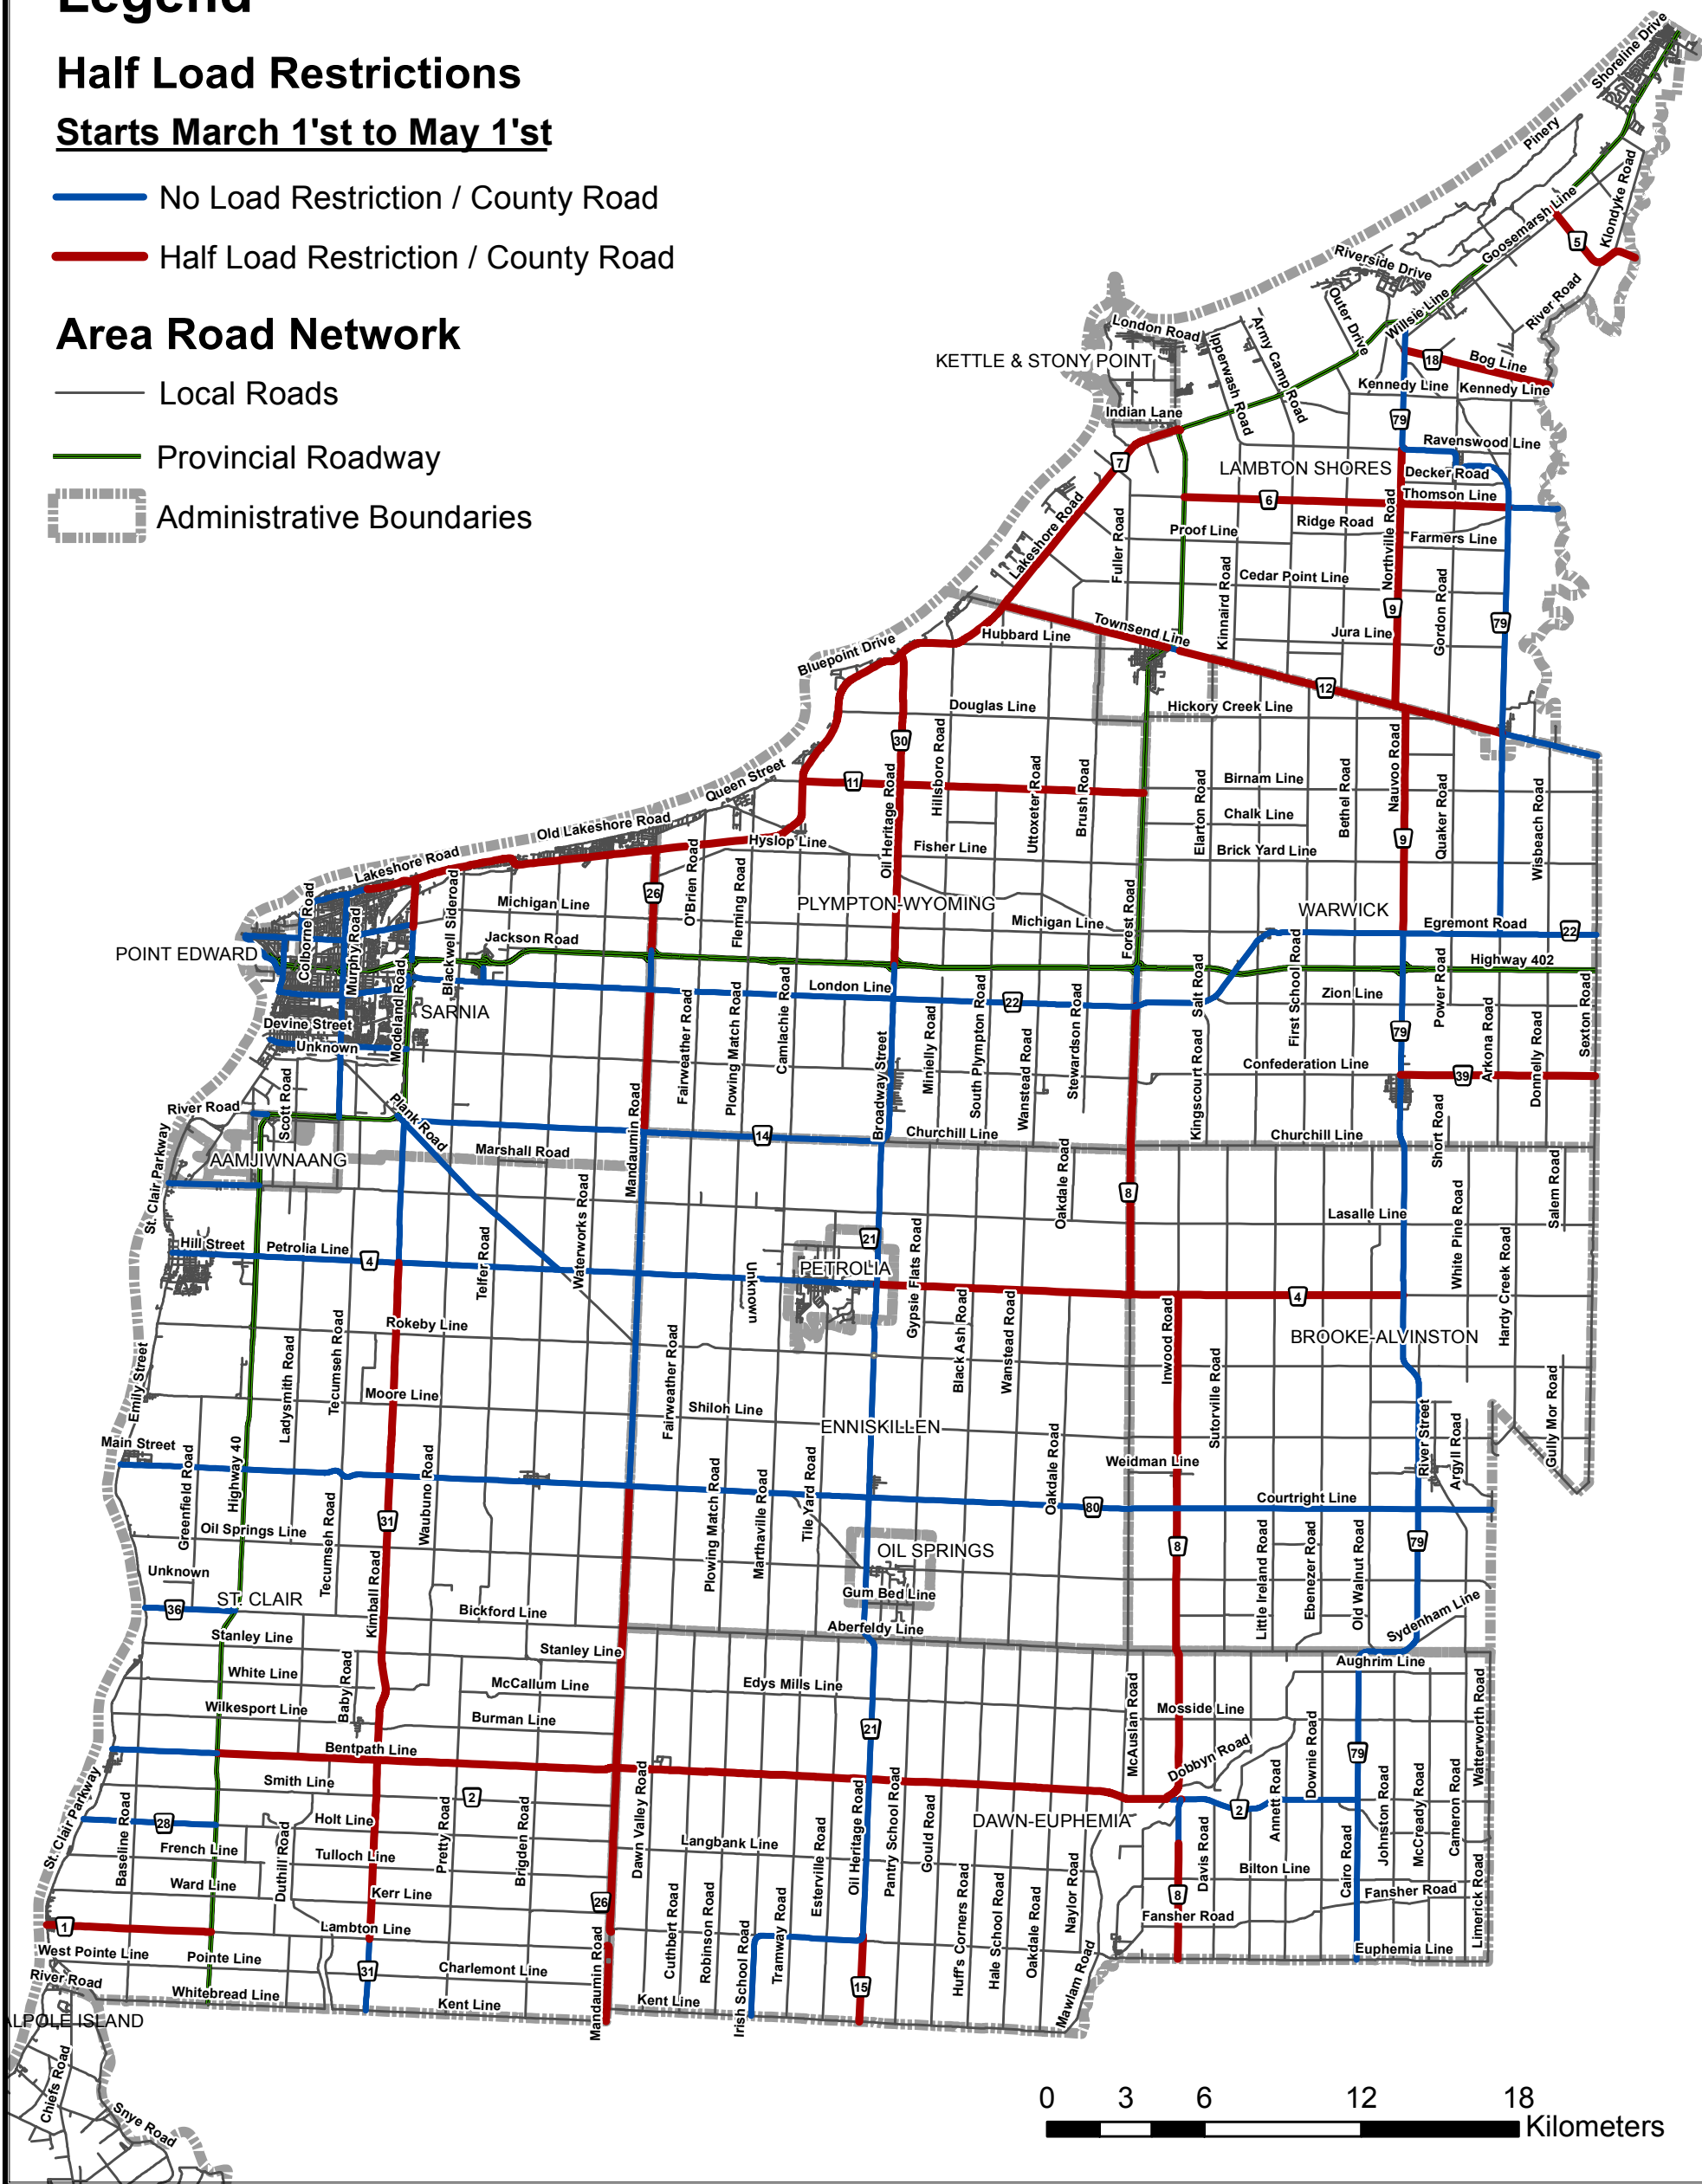

Half Load Restrictions By-Law 10 of 2017 Figure 1

Legend

Half Load Restrictions

Starts March 1'st to May 1'st

- No Load Restriction / County Road
- Half Load Restriction / County Road

Area Road Network

- Local Roads
- Provincial Roadway
- Administrative Boundaries

0 3 6 12 18 Kilometers